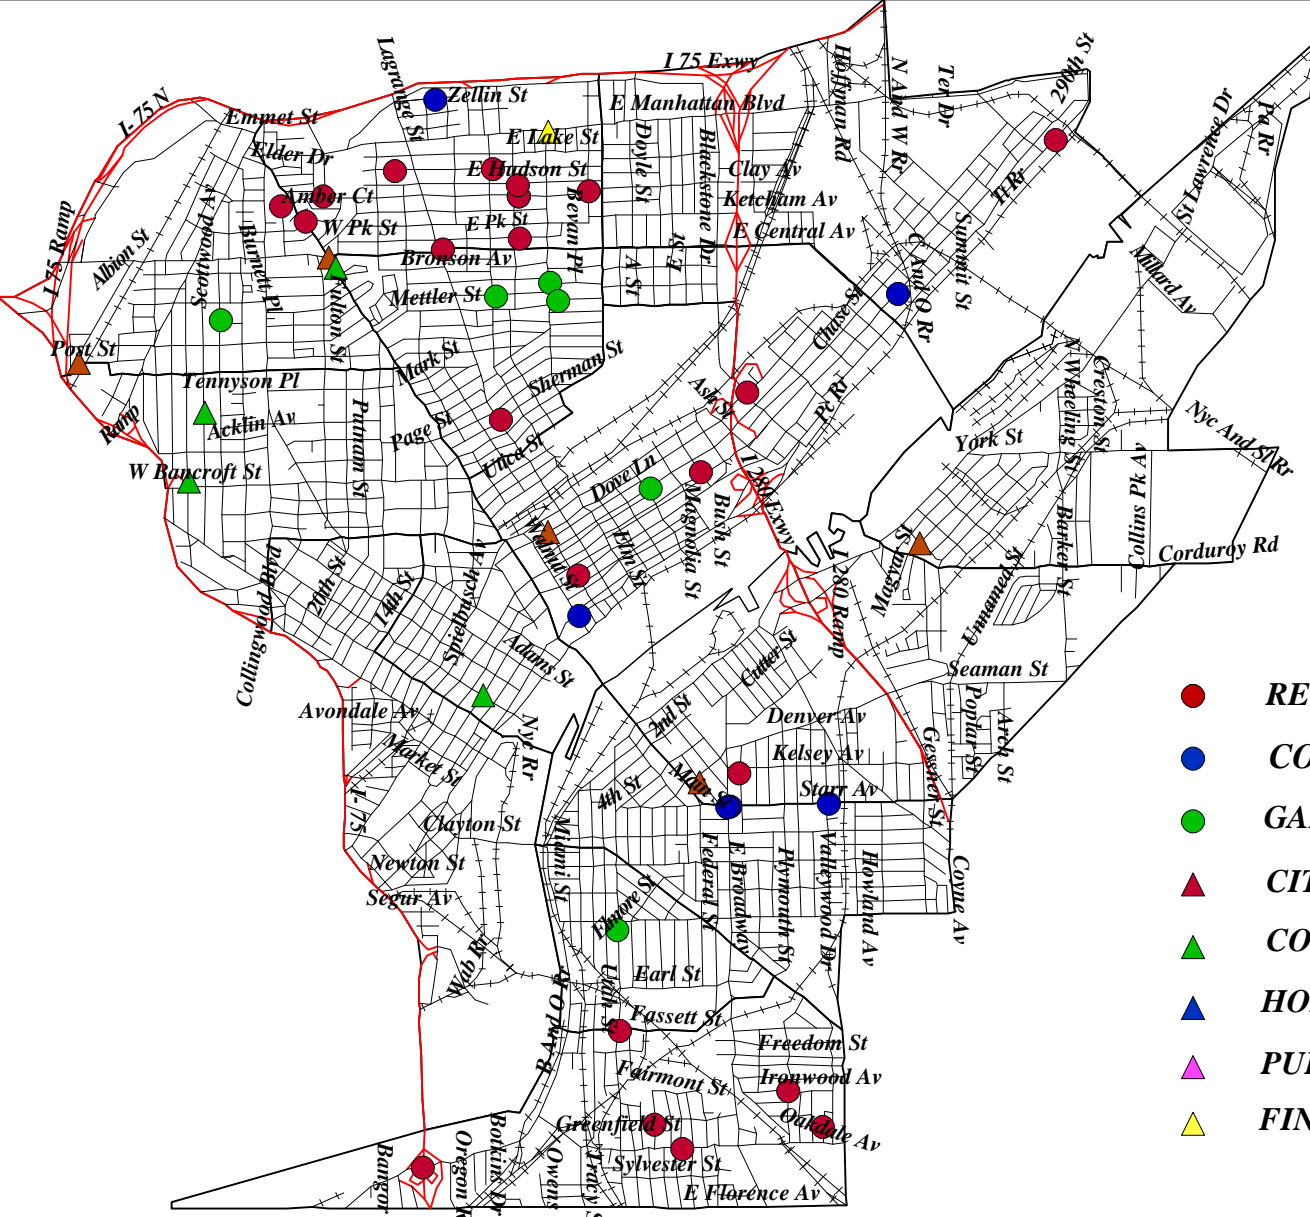

CENTRAL DISTRICT CRIME

02/09/05-02/16/05

- RESIDENTIAL BURGLARIES
- COMMERCIAL B&E'S
- GARAGE B&E'S
- ▲ CITIZEN ROBBERIES
- ▲ COMMERCIAL ROBBERIES
- ▲ HOME INVASIONS
- ▲ PURSE SNATCH ROBBERIES
- ▲ FINANCIAL ROBBERIES

CREATED BY THE TOLEDO POLICE / CRIME ANALYSIS UNIT