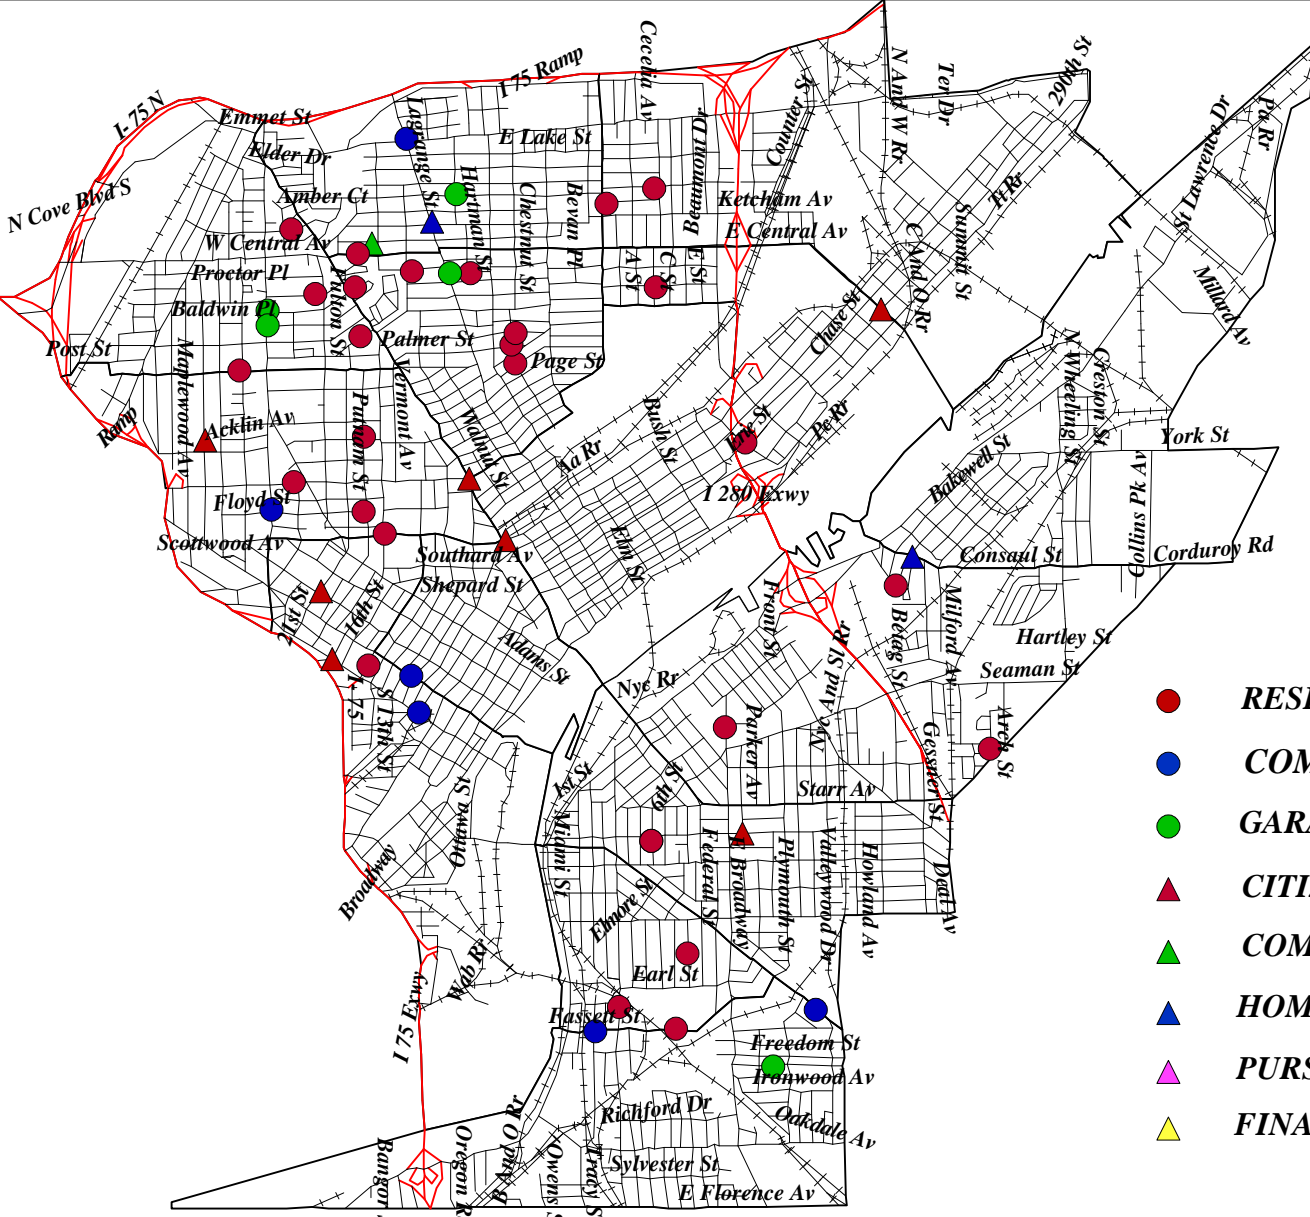

CENTRAL DISTRICT CRIME
07/13/05-07/20/05

- **RESIDENTIAL BURGLARIES**
- **COMMERCIAL B&E'S**
- **GARAGE B&E'S**
- ▲ **CITIZEN ROBBERIES**
- ▲ **COMMERCIAL ROBBERIES**
- ▲ **HOME INVASIONS**
- ▲ **PURSE SNATCH ROBBERIES**
- ▲ **FINANCIAL ROBBERIES**

CREATED BY THE TOLEDO POLICE / CRIME ANALYSIS UNIT