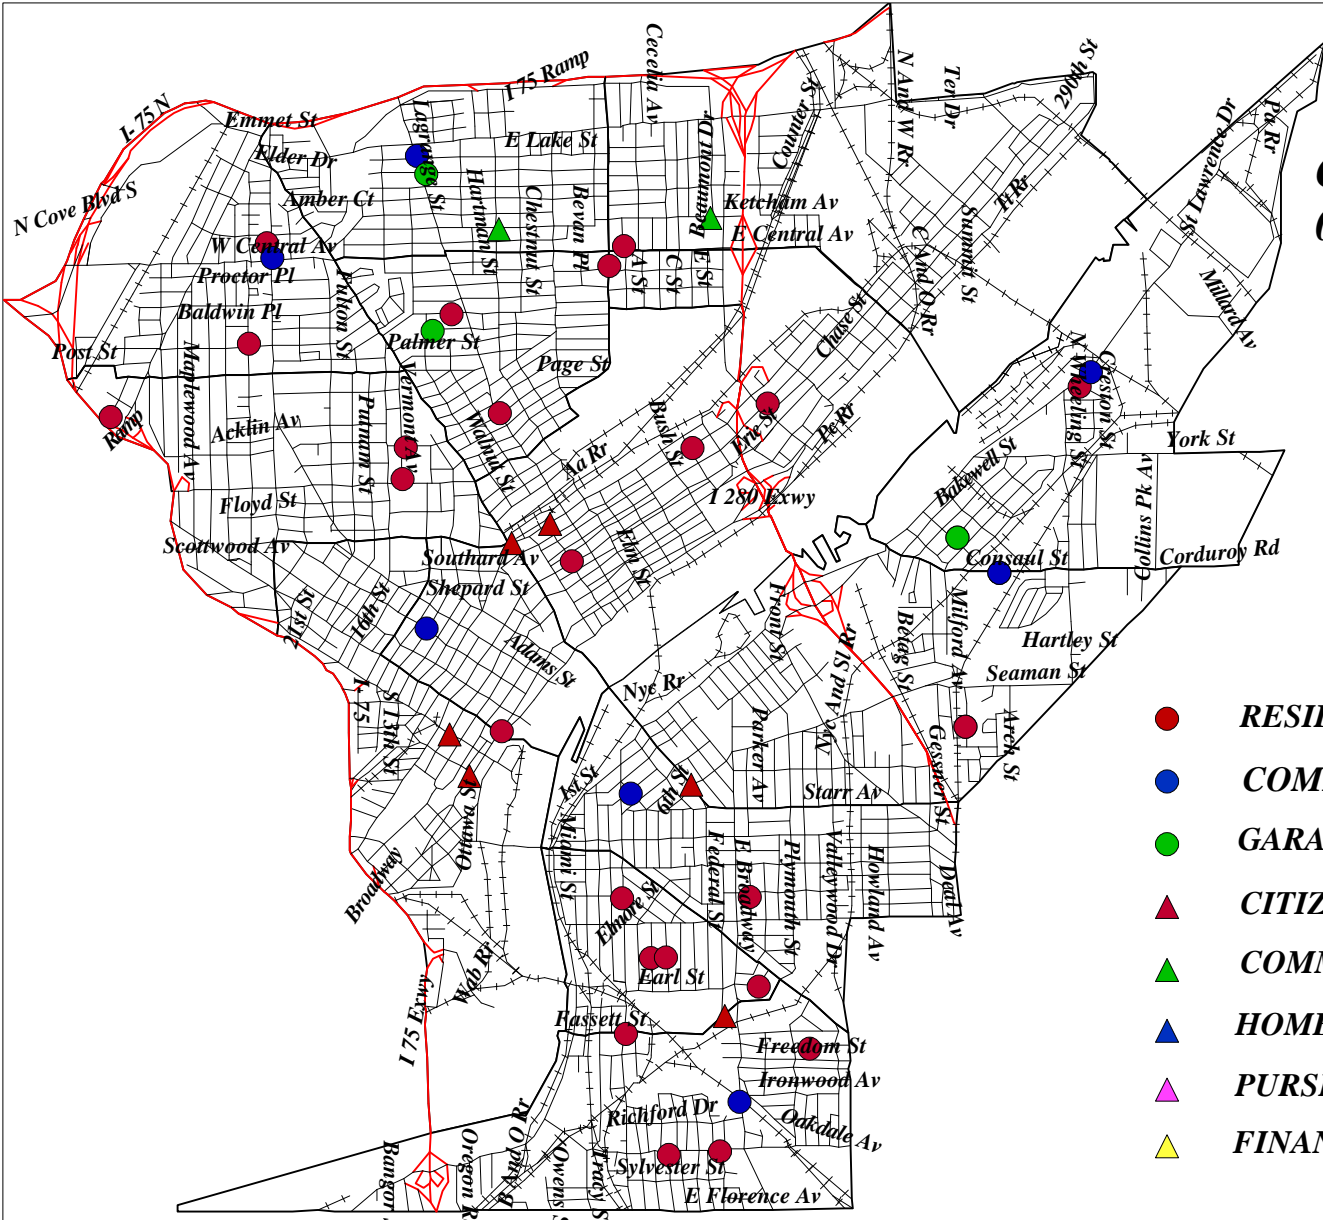

CENTRAL DISTRICT CRIME

06/08/05-06/15/05

- RESIDENTIAL BURGLARIES
- COMMERCIAL B&E'S
- GARAGE B&E'S
- ▲ CITIZEN ROBBERIES
- ▲ COMMERCIAL ROBBERIES
- ▲ HOME INVASIONS
- ▲ PURSE SNATCH ROBBERIES
- ▲ FINANCIAL ROBBERIES

CREATED BY THE TOLEDO POLICE / CRIME ANALYSIS UNIT