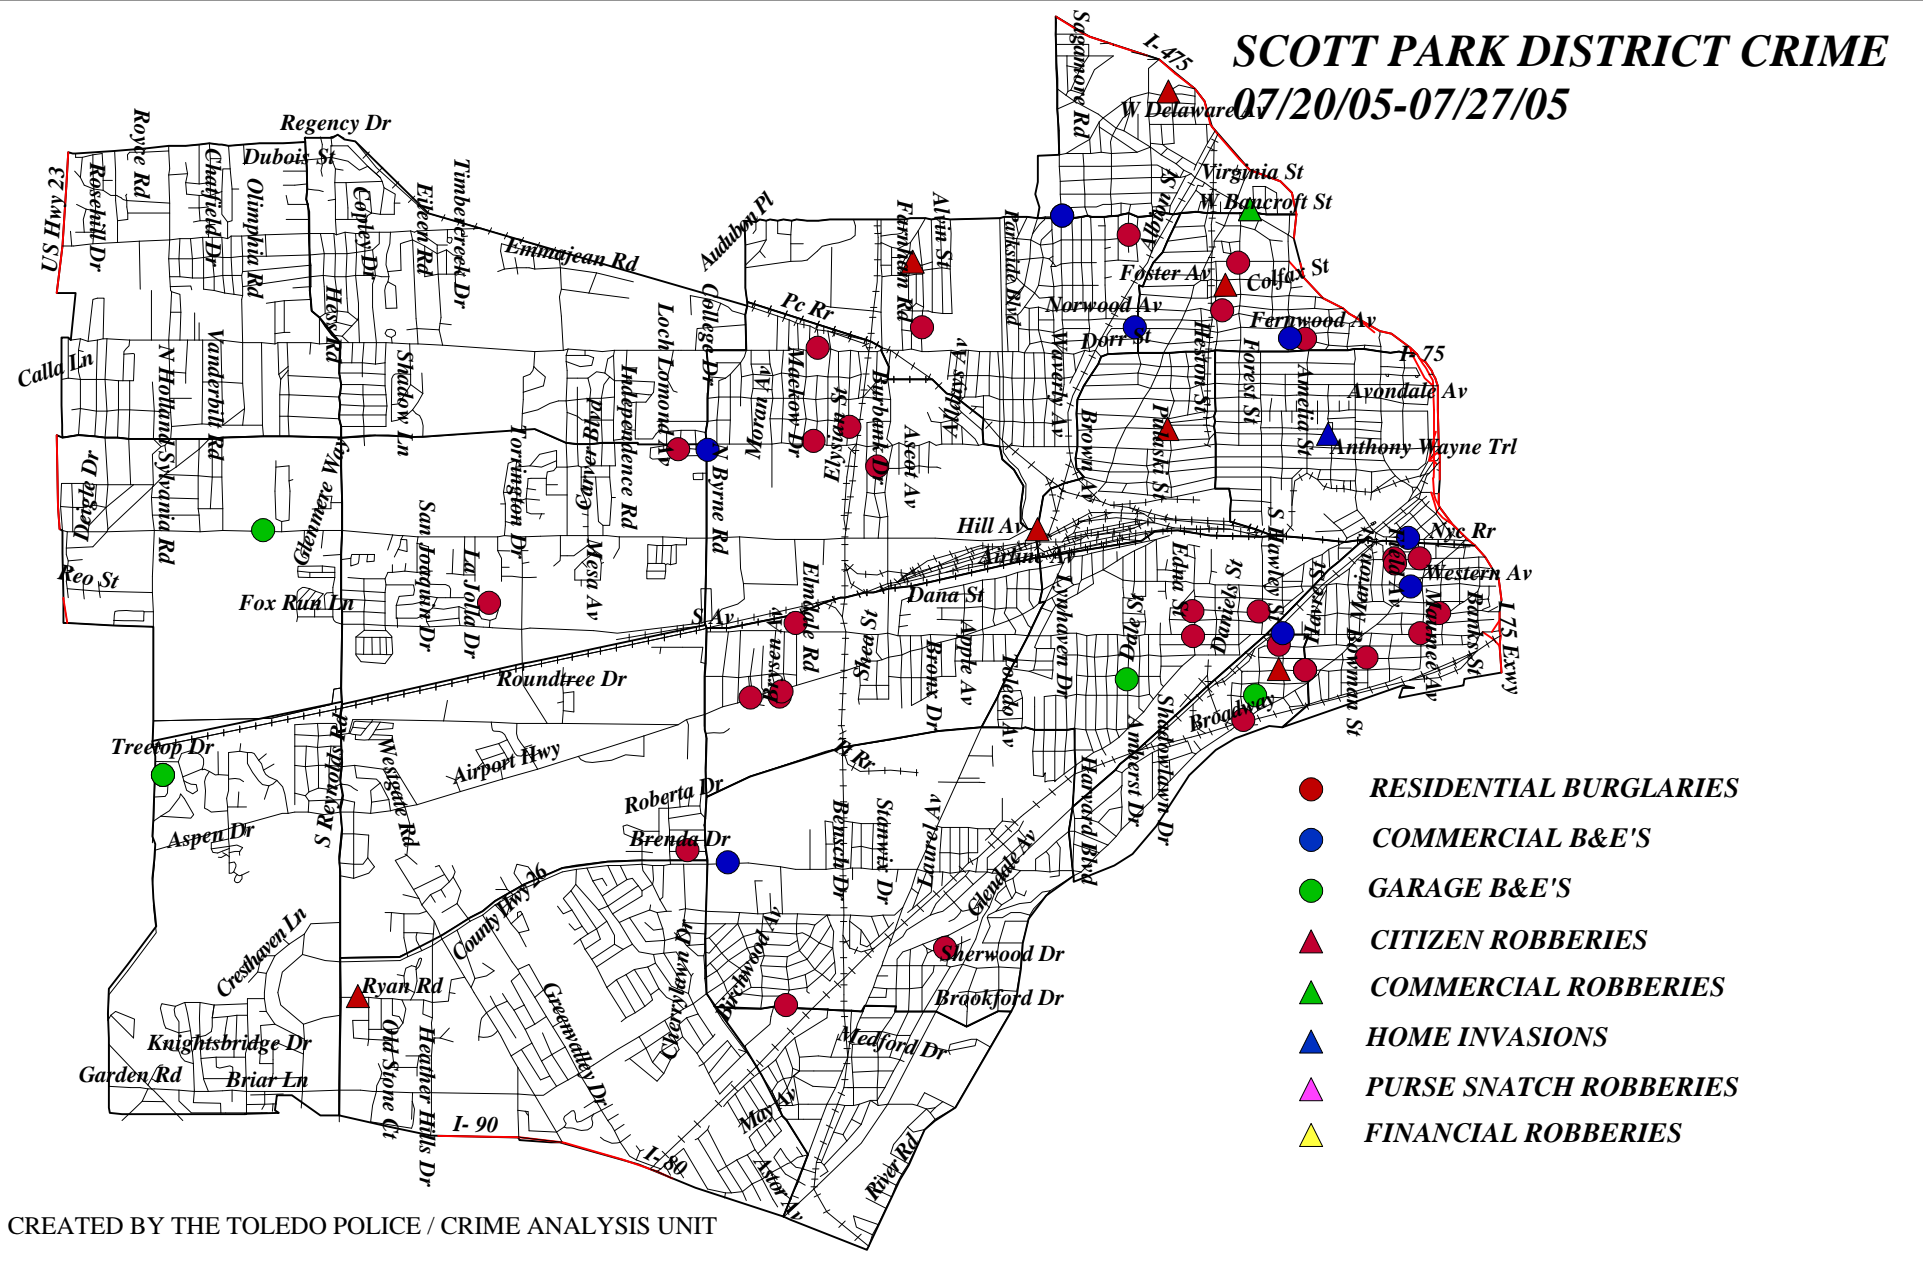

SCOTT PARK DISTRICT CRIME

07/20/05-07/27/05

CREATED BY THE TOLEDO POLICE / CRIME ANALYSIS UNIT

Toledo Police Department
Crime Analysis Unit

SUPPRESSIBLE CRIMES REPORT

FROM 07/20/05 THRU 07/27/05

FROM 00:01 THRU 23:59